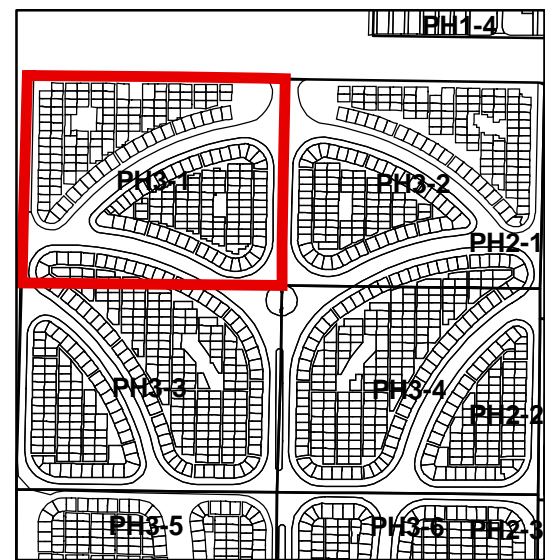

City of Holland II

Cemetery Maps

PH3-1

Veterans Drive